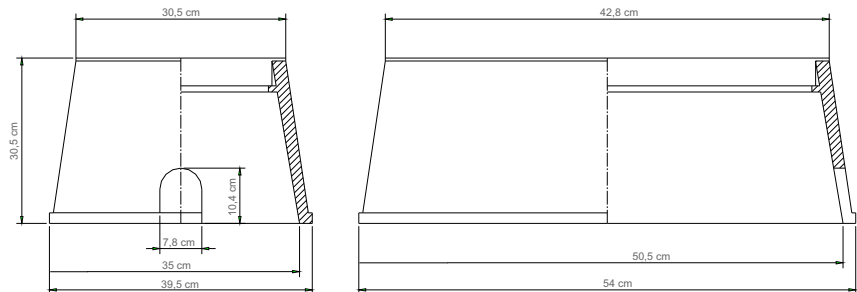

VALVE BOXES

Valve boxes protect the solenoid valves, ball valves and decoders installed underground, so that these control elements are accessible from above. Housing made of glass-fiber reinforced plastic, green cover, housing cover with screw plugs, two holes each for cables and pipe lines, extensions possible upon request. Dimension see on the drawings

Typ VBR

Typ VBS