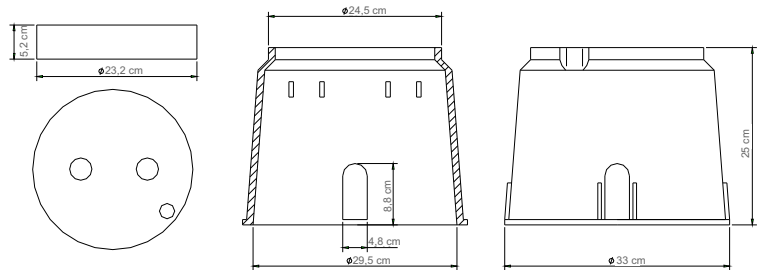

VALVE BOXES

Valve boxes protect the solenoid valves, ball valves and decoders installed underground, so that these control elements are accessible from above. Housing made of glass-fiber reinforced plastic, green cover, housing cover with screw plugs, two holes each for cables and pipe lines, extensions possible upon request. Dimension see on the drawings

Typ VBR