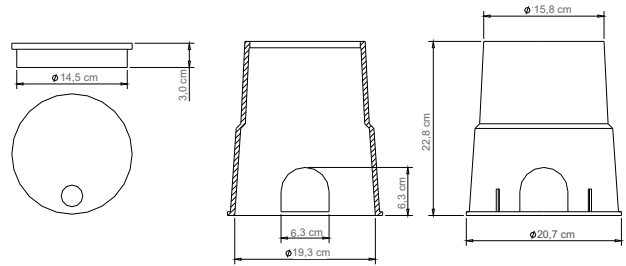

VALVE BOXES

Valve boxes protect the solenoid valves, ball valves and decoders installed underground, so that these control elements are accessible from above. Housing made of glass-fiber reinforced plastic, green cover, housing cover with screw plugs, two holes each for cables and pipe lines, extensions possible upon request. Dimension see on the drawings

Typ VBB

Typ VBR

Typ VBS

Typ VBJ